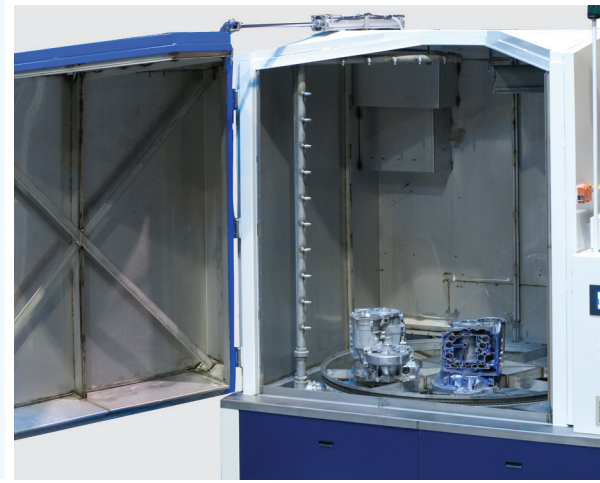

CELL JET & MEGA JET

- PLC controlled process parameters
- Automatic door available
- Common point load / unload
- Wash and dry in a single cabinet
- Load via overhead hoist

Lean Jet® CELL JET/MEGA JET-Series

CJ-18 / CJ24 / CJ-36 / MJ-48 / MJ-72

CLEANING TECHNOLOGIES GROUP

RANSOHOFF • BLACKSTONE-NEY ULTRASONICS • CTG ASIA

All specifications are subject to change without notice

MODEL NUMBER	CJ-18	CJ-24	CJ-36	MJ-48	MJ-72
MAX LOAD CAPACITY (LBS)	40	40	75	1000	1000
WORKING ENVELOPE (DIA x H)	18" X 18"	24" X 18"	36" X 24"	48" X 48"	72" X 72"
WORKING ENVELOPE (DIA x H)	457mm x 457mm	610mm x 460mm	914mm x 610mm	1219mm x 1219mm	1829mm x 1829mm
LOAD HEIGHT	1016mm (40")	1016mm (40")	1016mm (40")	1016mm (40")	1016mm (40")
AMP SERVICE	30 Amps	30 Amps	50 Amps	100 Amps	125 Amps
FOOT PRINT (LxWxH)	1803mm x 1168mm x 2057mm	1980mm x 1695mm x 2595mm	2286mm x 1626mm x 2286mm	1753mm x 3124mm x 2515mm	2362mm x 3734mm x 3124mm
FOOT PRINT (LxWxH)	71"x 46"x 81"	72"x 66"x 102"	90"x 64"x 90"	69"x 123"x 99"	93"x 147"x 123"